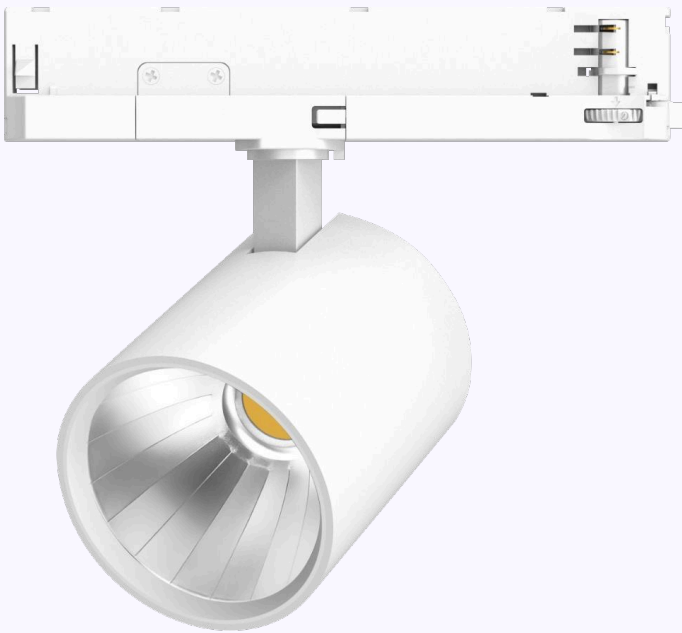

# GLOWPRO

SL-GP-AAA

## Technical Specifications

Model:	SL-GP-AAA
LED Chip:	Skylumina
Driver:	BOKE
Color Temperature:	3000K
CRI:	90
Power Consumption:	30 W
Luminous Flux:	4600 lm
Power Factor:	> 0,90
Beam Angles:	25°, 36°, 45°
Dimming:	Non-dimmable
Lifetime:	50,000+ hours (L80 B20 @ 25°C)
Operating Temperature:	-20°C to +40°C
IP Rating:	IP20
Certification:	CE RoHS

## Mounting & Construction

Housing:	Die-cast aluminum (screwless)
Colors:	Black / White / Silver
Dimensions:	Ø90 × L108 mm
Rotation:	90°
Tilt:	350°
Track Adapter:	3-phase, 4-wire

## Premium LED Spots for Impressive Product Presentations

The **GLOWPRO SL-GP-AAA** by Skylumina® combines a proprietary LED chip with a modern, screwless housing—sleek, robust, and highly efficient. Operating at just 30 W, it maintains a consistently high color rendering (CRI > 90) for many years. Perfect for retail, exhibitions, and galleries.